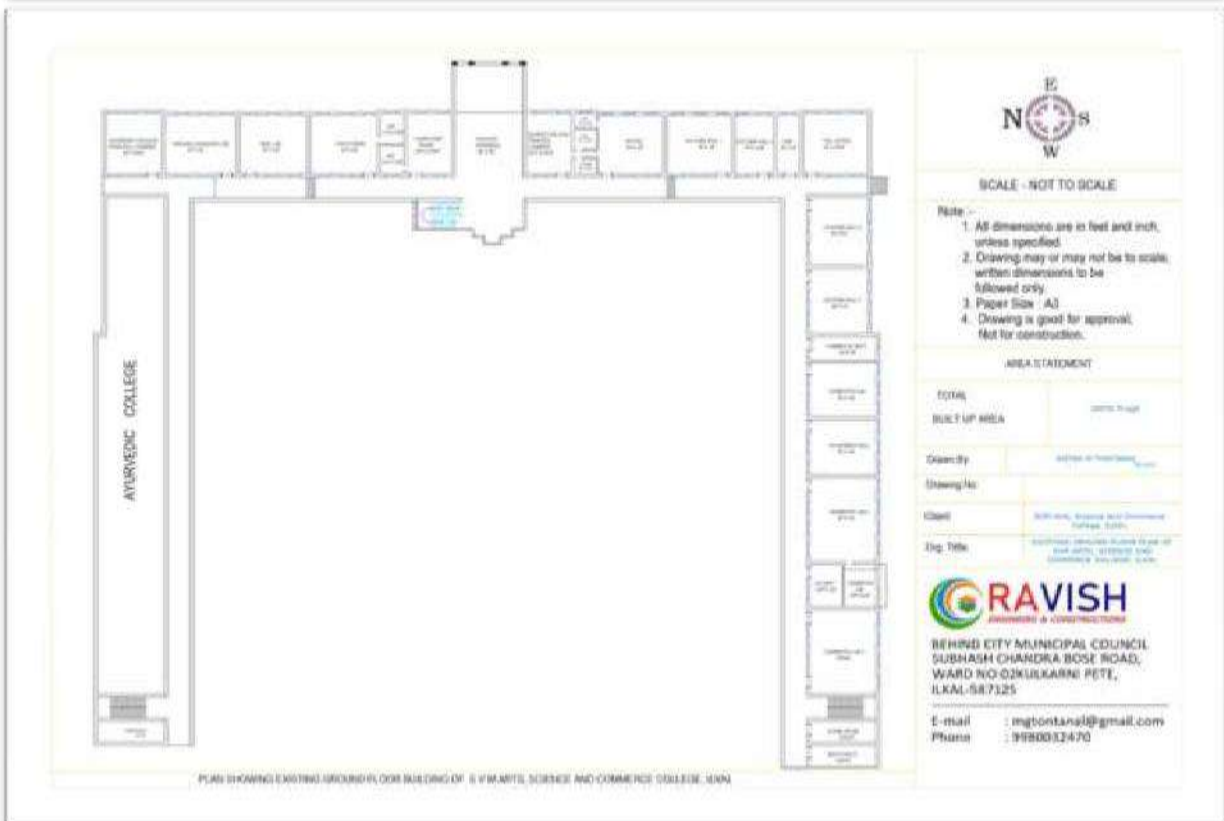

SVM ARTS, SCIENCE AND COMMERCE COLLEGE, ILKAL-587125

PRINCIPAL
S.V.M. Arts, Science and Commerce College, ILKAL