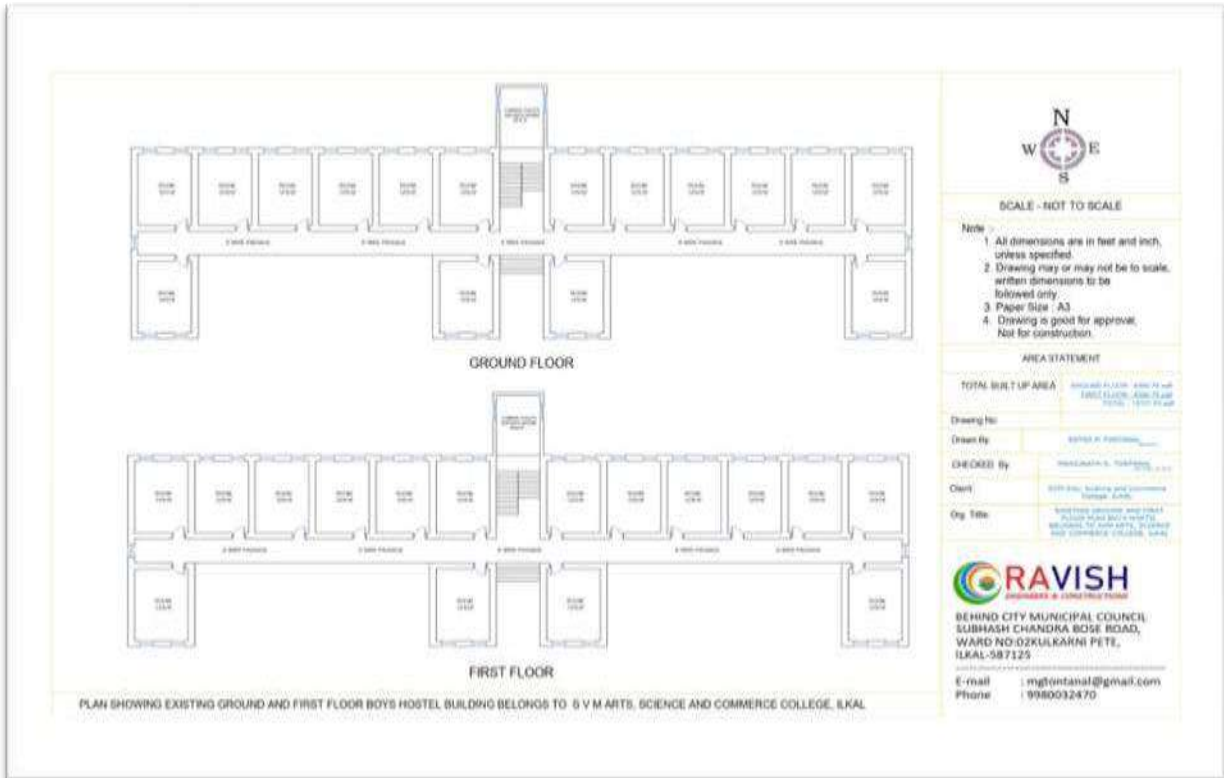

SVM ARTS, SCIENCE AND COMMERCE COLLEGE, ILKAL-587125

PRINCIPAL
S.V.M. Arts, Science and Commerce College, ILKAL